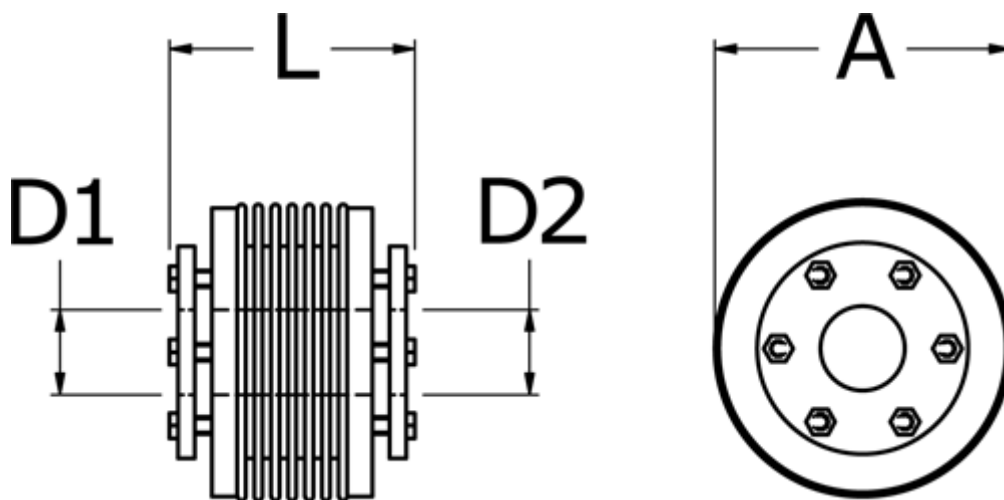

Data Sheet

Article number: 3330503000902525

Description: Bellow coupling type 5 size300
Length 90 mm, bore 25/25 mm

Measures

A	= 110
D1	= 25
D2	= 25
L	= 90
Nom. torque NM (Tkn)	= 300